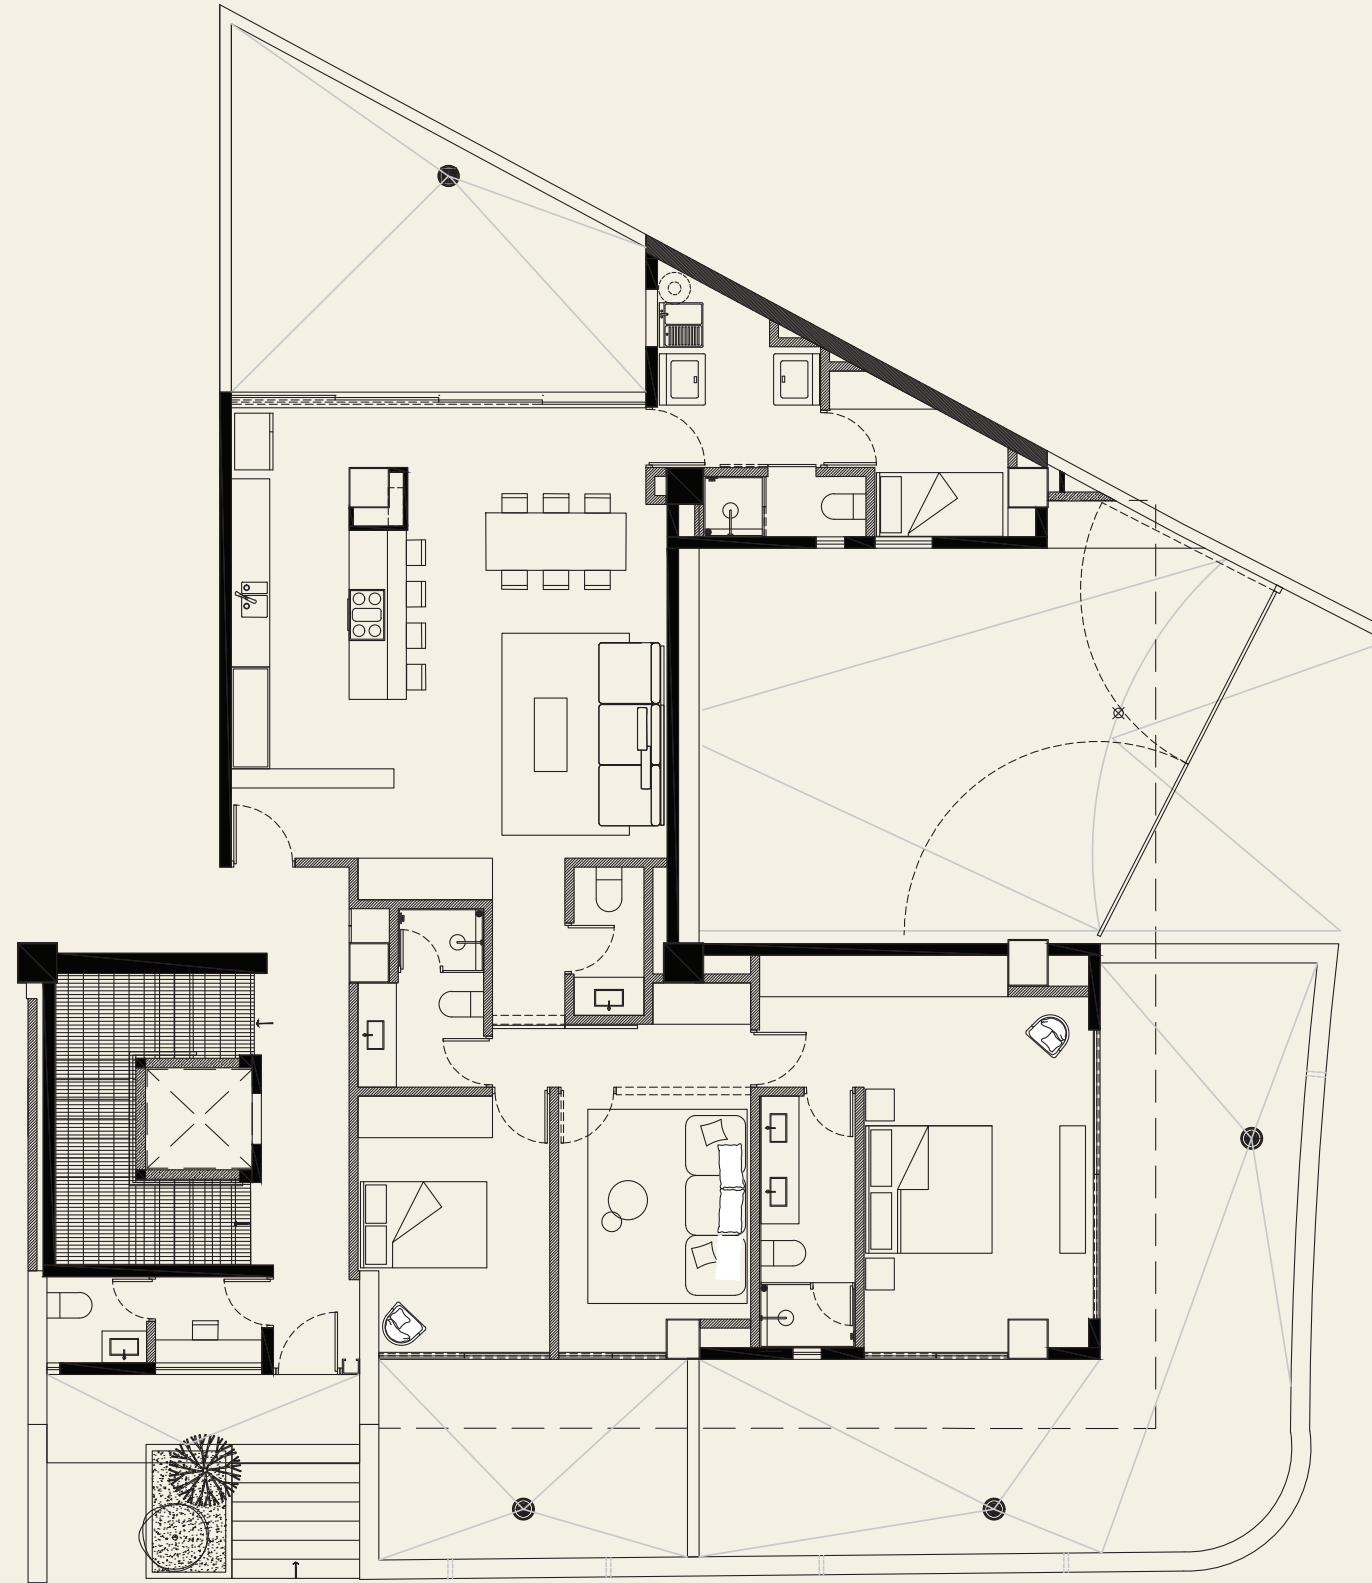

TOWN HOUSE 1

INTERIOR: 174.00 m²

EXTERIOR: 134.80 m²

TOTAL: 308.80 m²

TOWN HOUSE 2

INTERIOR: 155.00 m²

EXTERIOR: 100.15 m²

TOTAL: 255.15 m²

ANTOFAGASTA

INTERIOR: 123.00 m²

EXTERIOR: 27.40 m²

TOTAL: 150.40 m²

COLOMOS

INTERIOR: 115.85 m²

EXTERIOR: 13.50 m²

TOTAL: 129.35 m²

STUDIO

INTERIOR: 77.70 m²

EXTERIOR: 35.70 m²

TOTAL: 113.40 m²

AZOTEA

■ VENDIDO

SÓTANO

- TOWNHOUSE 1
- TOWNHOUSE 2
- COLOMOS
- ANTOFAGASTA
- ESTUDIOS