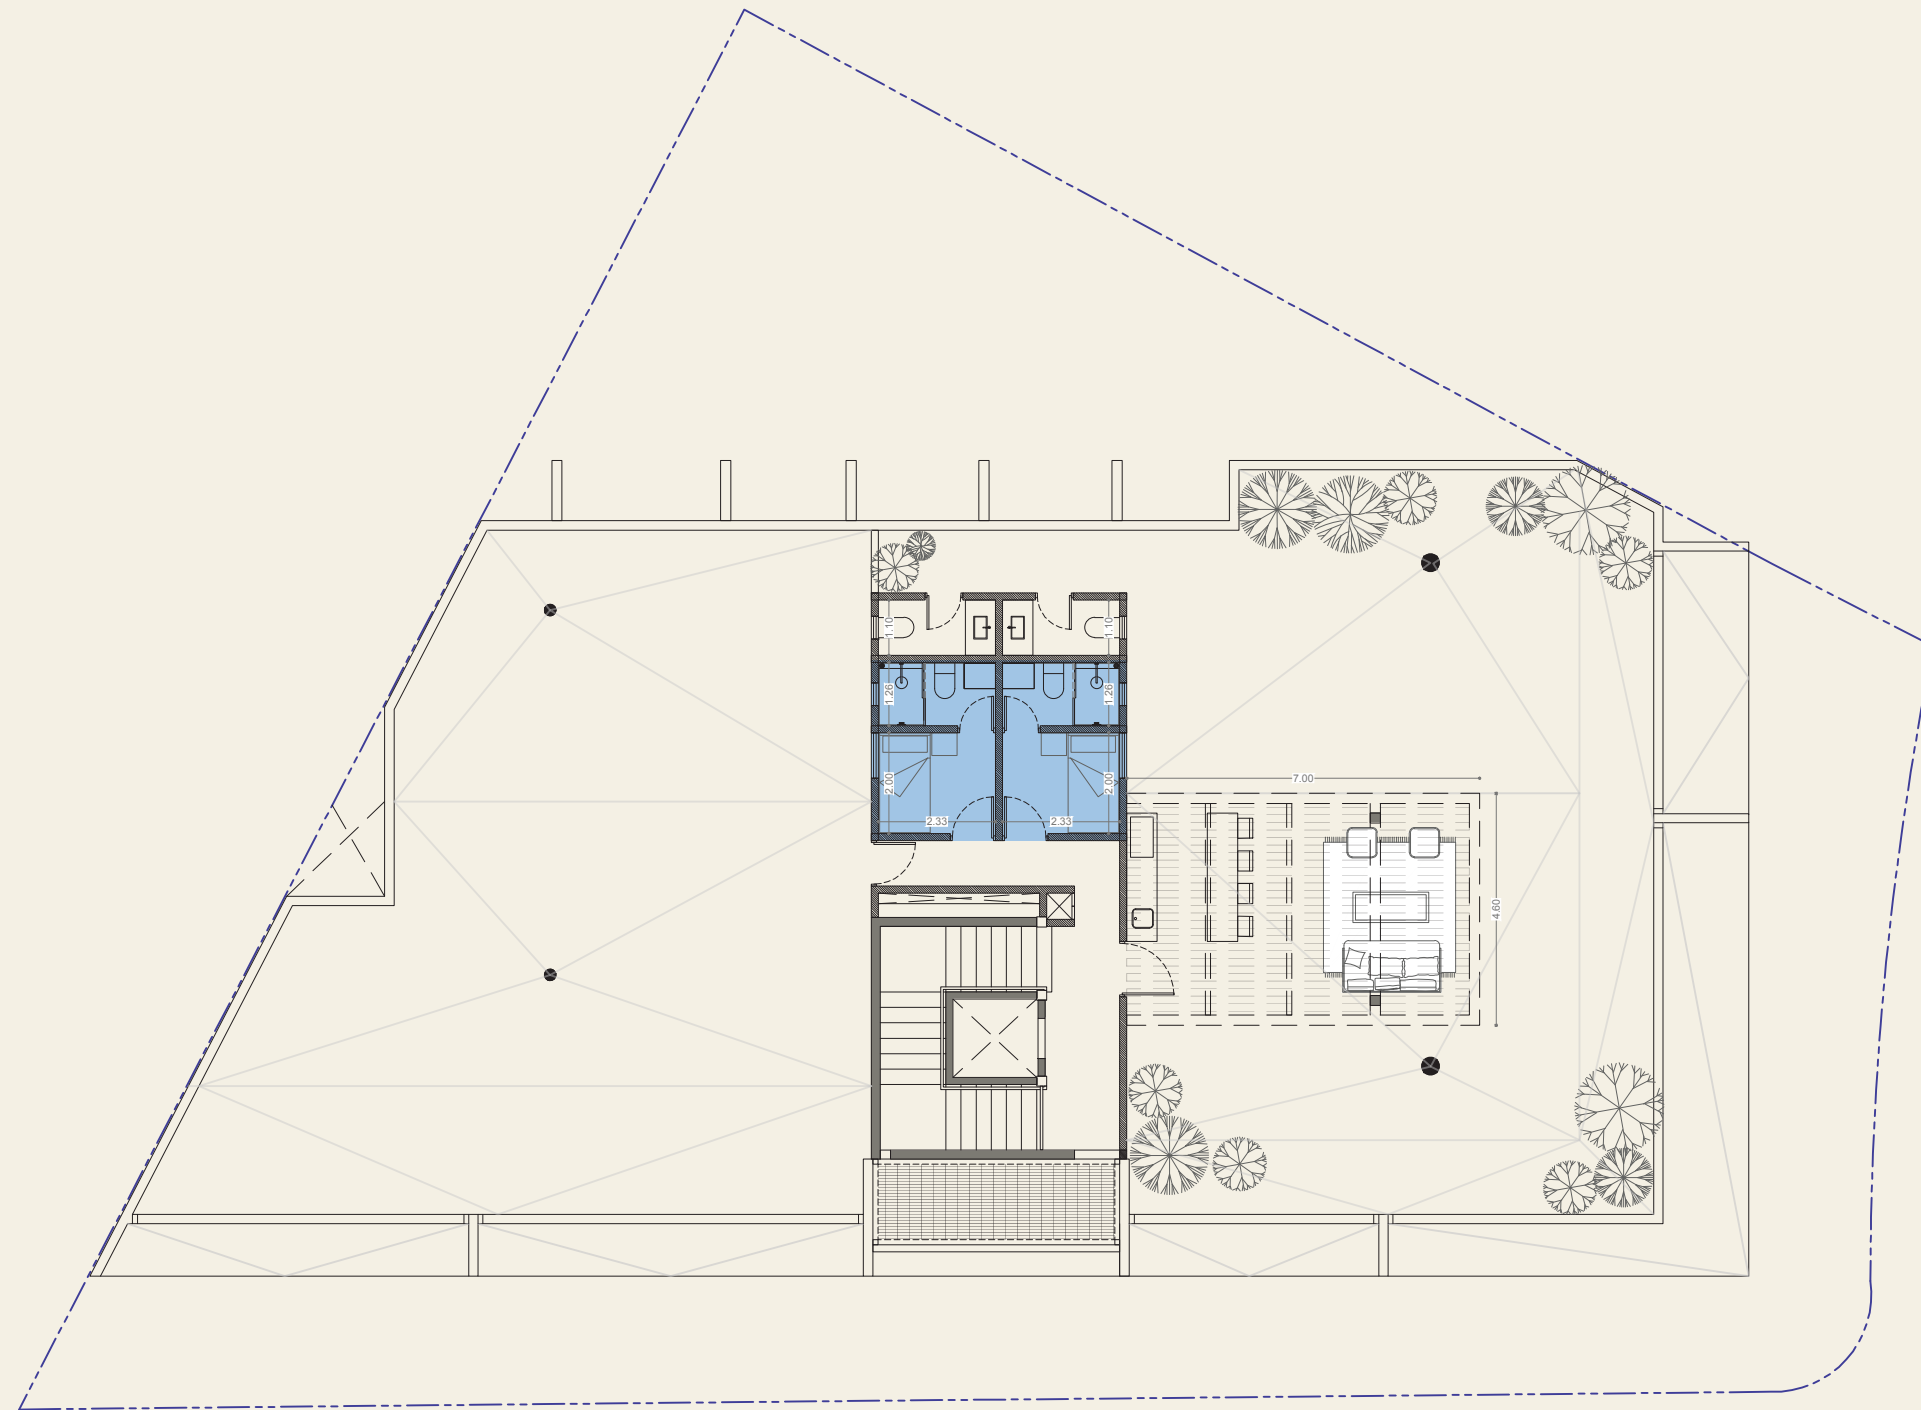

TOWN HOUSE 1

INTERIOR: 174.00 m²

EXTERIOR: 134.80 m²

TOTAL: 308.80 m²

TOWN HOUSE 2

INTERIOR: 155.00 m²

EXTERIOR: 100.15 m²

TOTAL: 255.15 m²

ANTOFAGASTA

INTERIOR: 123.00 m²

EXTERIOR: 27.40 m²

TOTAL: 150.40 m²

COLOMOS

INTERIOR: 115.85 m²

EXTERIOR: 13.50 m²

TOTAL: 129.35 m²

STUDIO

INTERIOR: 77.70 m²

EXTERIOR: 35.70 m²

TOTAL: 113.40 m²

AZOTEA

■ VENDIDO

SÓTANO

- TOWNHOUSE 1
- TOWNHOUSE 2
- COLOMOS
- ANTOFAGASTA
- ESTUDIOS