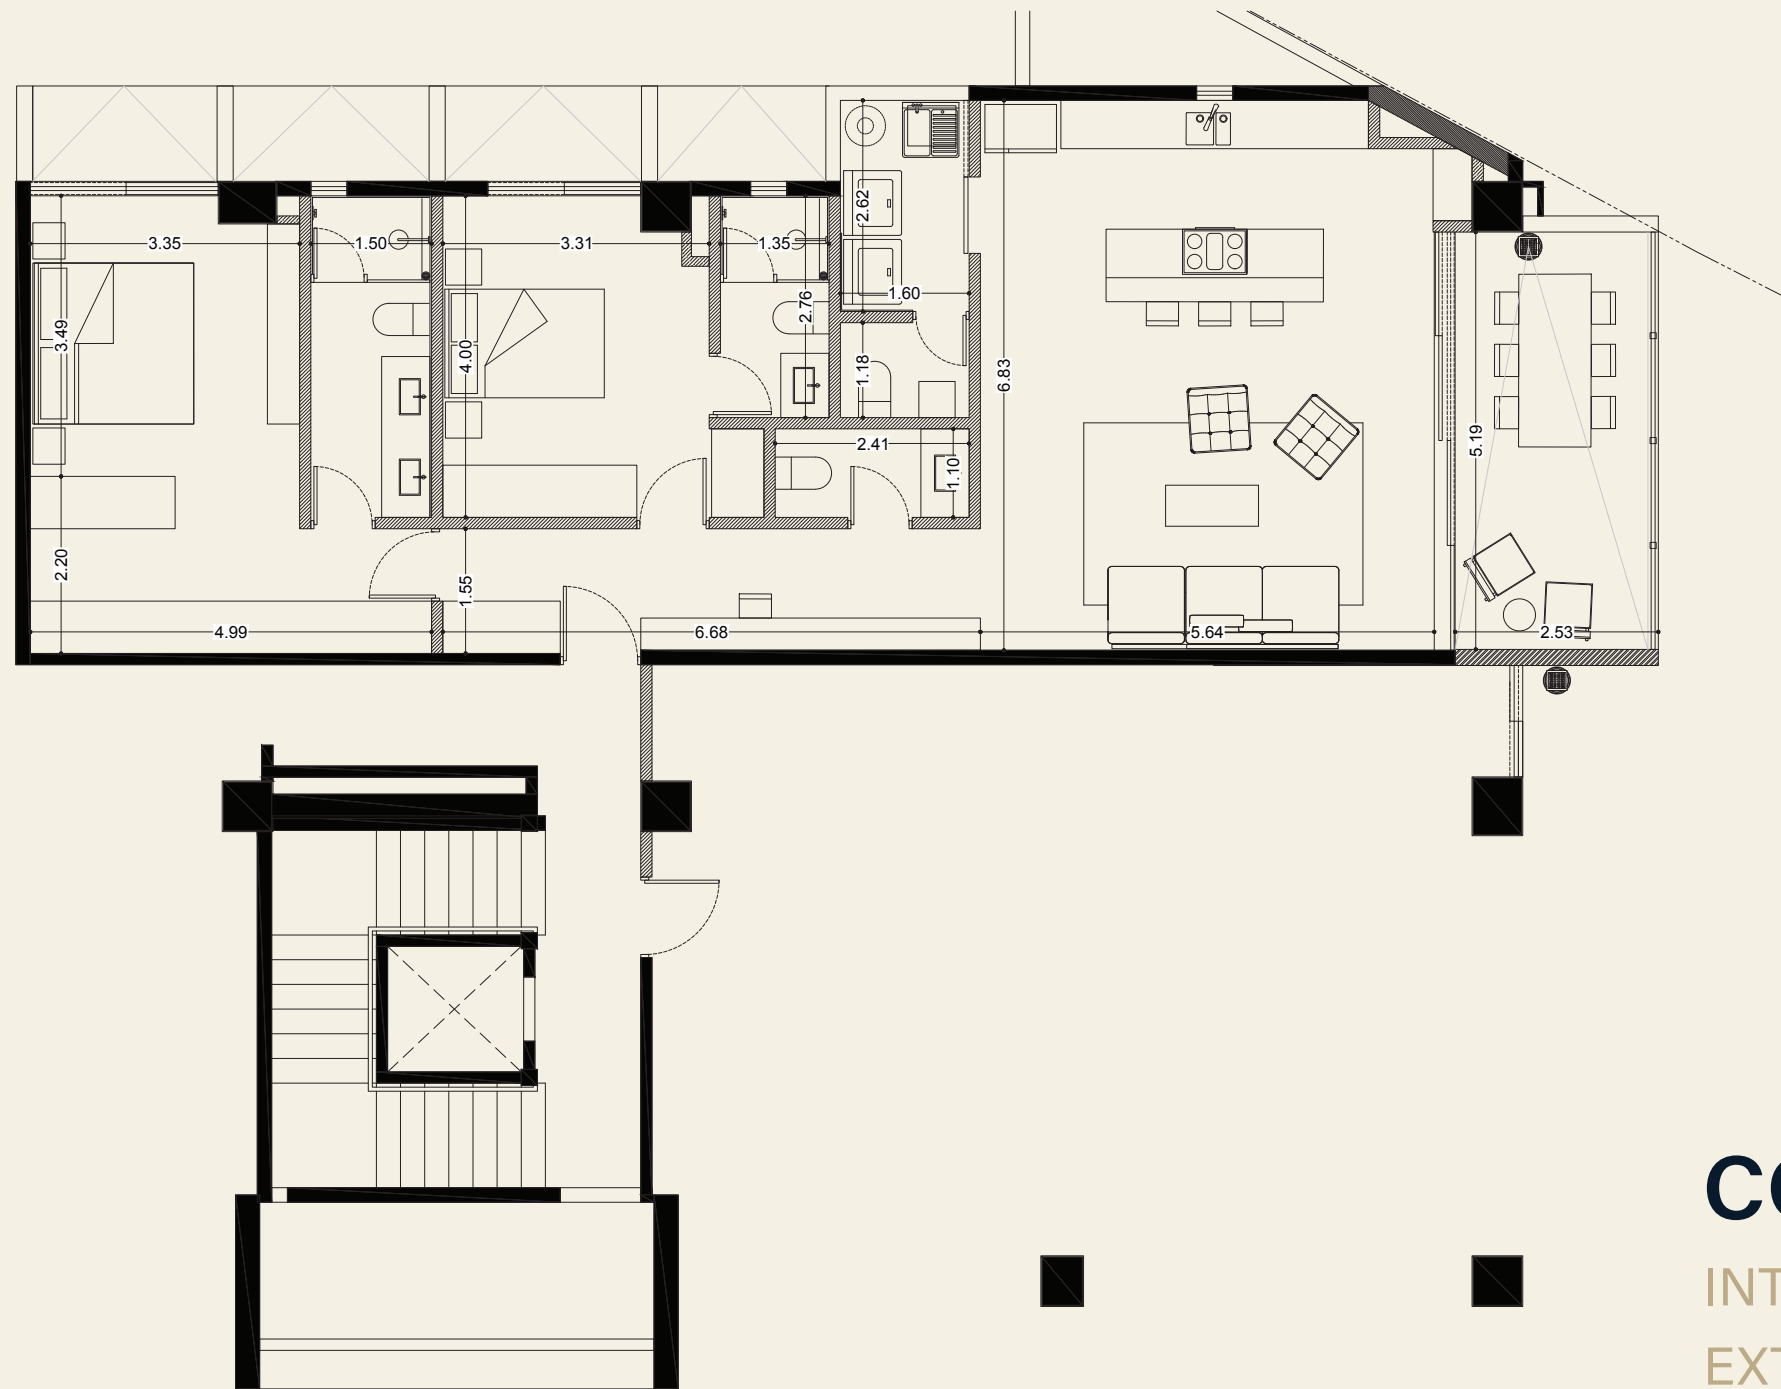

TOWN HOUSE 1

INTERIOR: 174.00 m²

EXTERIOR: 134.80 m²

TOTAL: 308.80 m²

TOWN HOUSE 2

INTERIOR: 155.00 m²

EXTERIOR: 100.15 m²

TOTAL: 255.15 m²

ANTOFAGASTA

INTERIOR: 123.00 m²

EXTERIOR: 27.40 m²

TOTAL: 150.40 m²

COLOMOS

INTERIOR: 115.85 m²

EXTERIOR: 13.50 m²

TOTAL: 129.35 m²

STUDIO

INTERIOR: 77.70 m²

EXTERIOR: 35.70 m²

TOTAL: 113.40 m²

AZOTEA

■ VENDIDO

SÓTANO

- TOWNHOUSE 1
- TOWNHOUSE 2
- COLOMOS
- ANTOFAGASTA
- ESTUDIOS