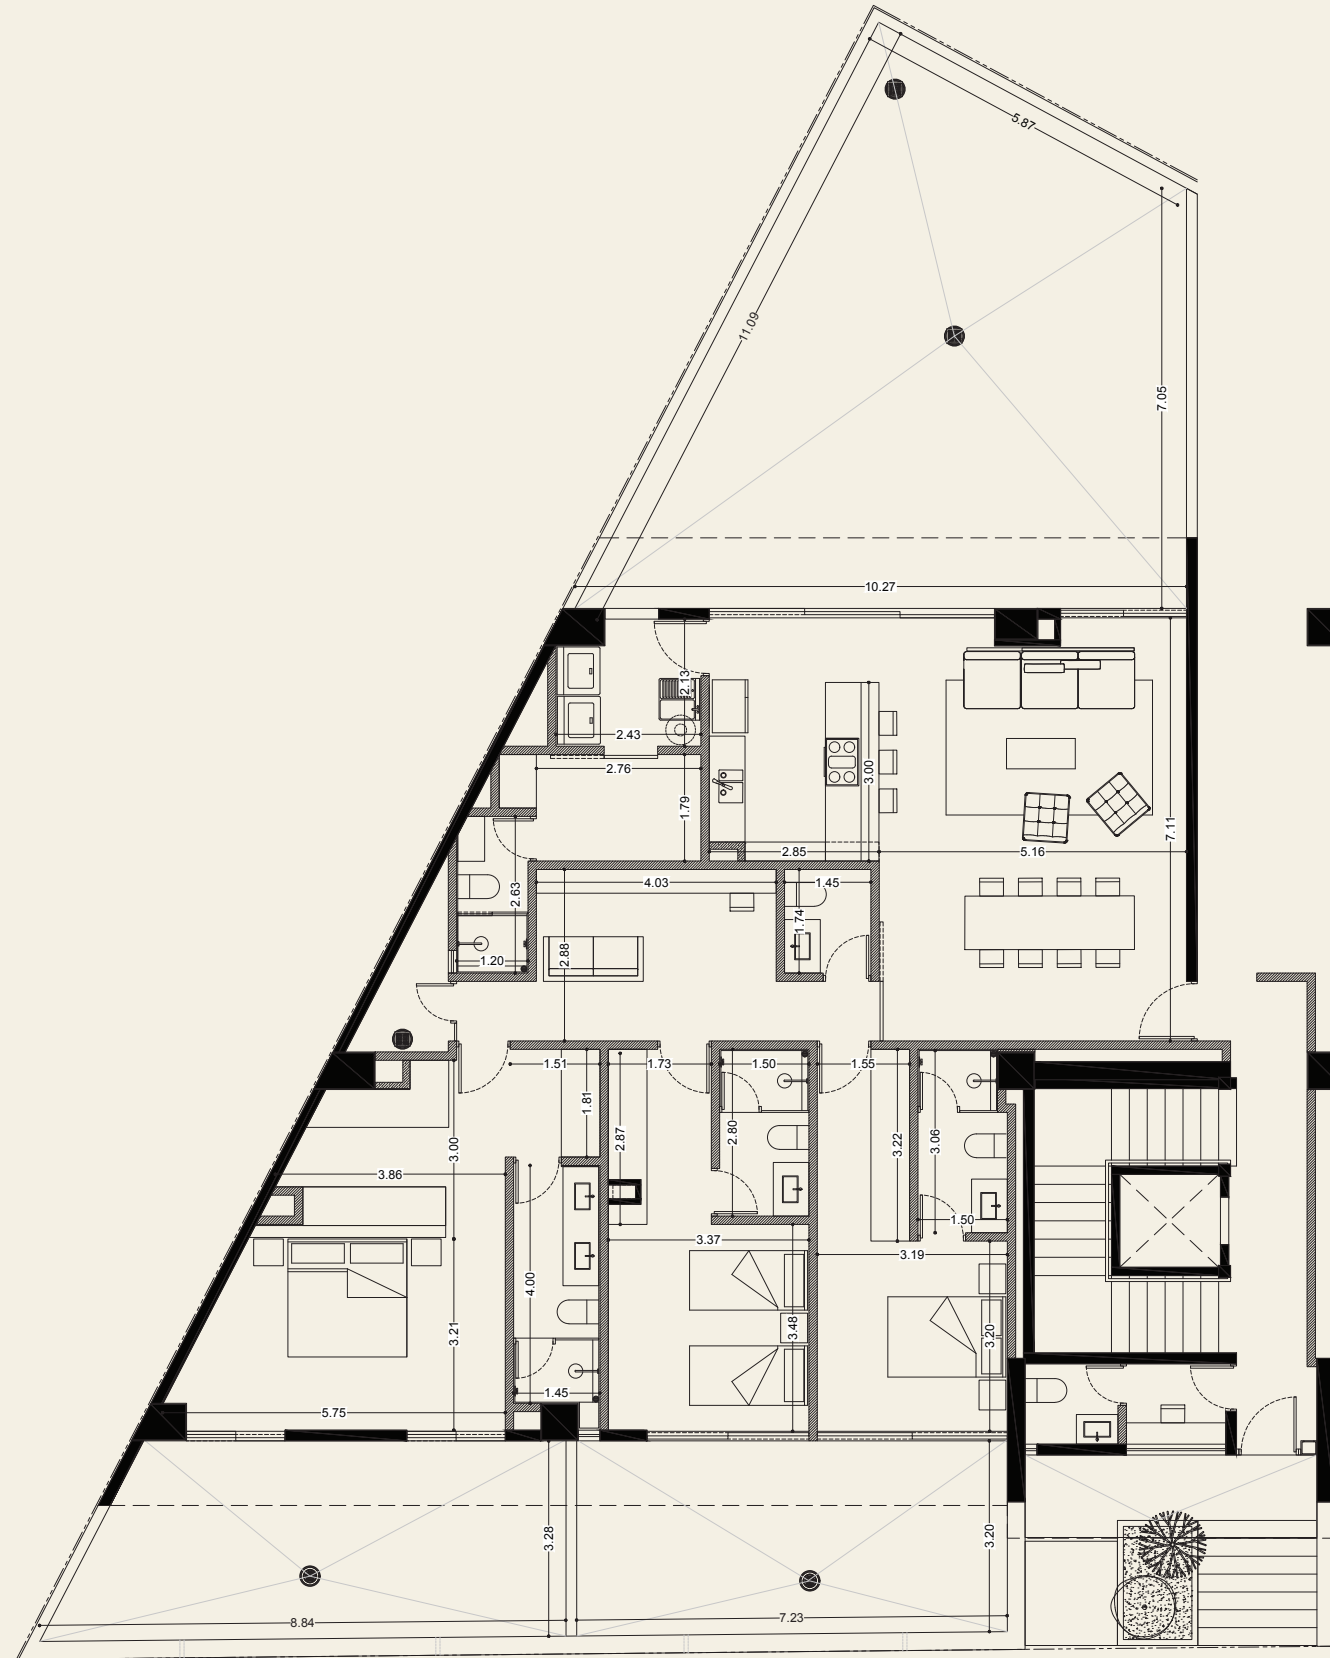

TOWN HOUSE 1

INTERIOR: 174.00 m²

EXTERIOR: 134.80 m²

TOTAL: 308.80 m²

TOWN HOUSE 2

INTERIOR: 155.00 m²

EXTERIOR: 100.15 m²

TOTAL: 255.15 m²

ANTOFAGASTA

INTERIOR: 123.00 m²

EXTERIOR: 27.40 m²

TOTAL: 150.40 m²

COLOMOS

INTERIOR: 115.85 m²

EXTERIOR: 13.50 m²

TOTAL: 129.35 m²

STUDIO

INTERIOR: 77.70 m²

EXTERIOR: 35.70 m²

TOTAL: 113.40 m²

AZOTEA

■ VENDIDO

SÓTANO

- TOWNHOUSE 1
- TOWNHOUSE 2
- COLOMOS
- ANTOFAGASTA
- ESTUDIOS