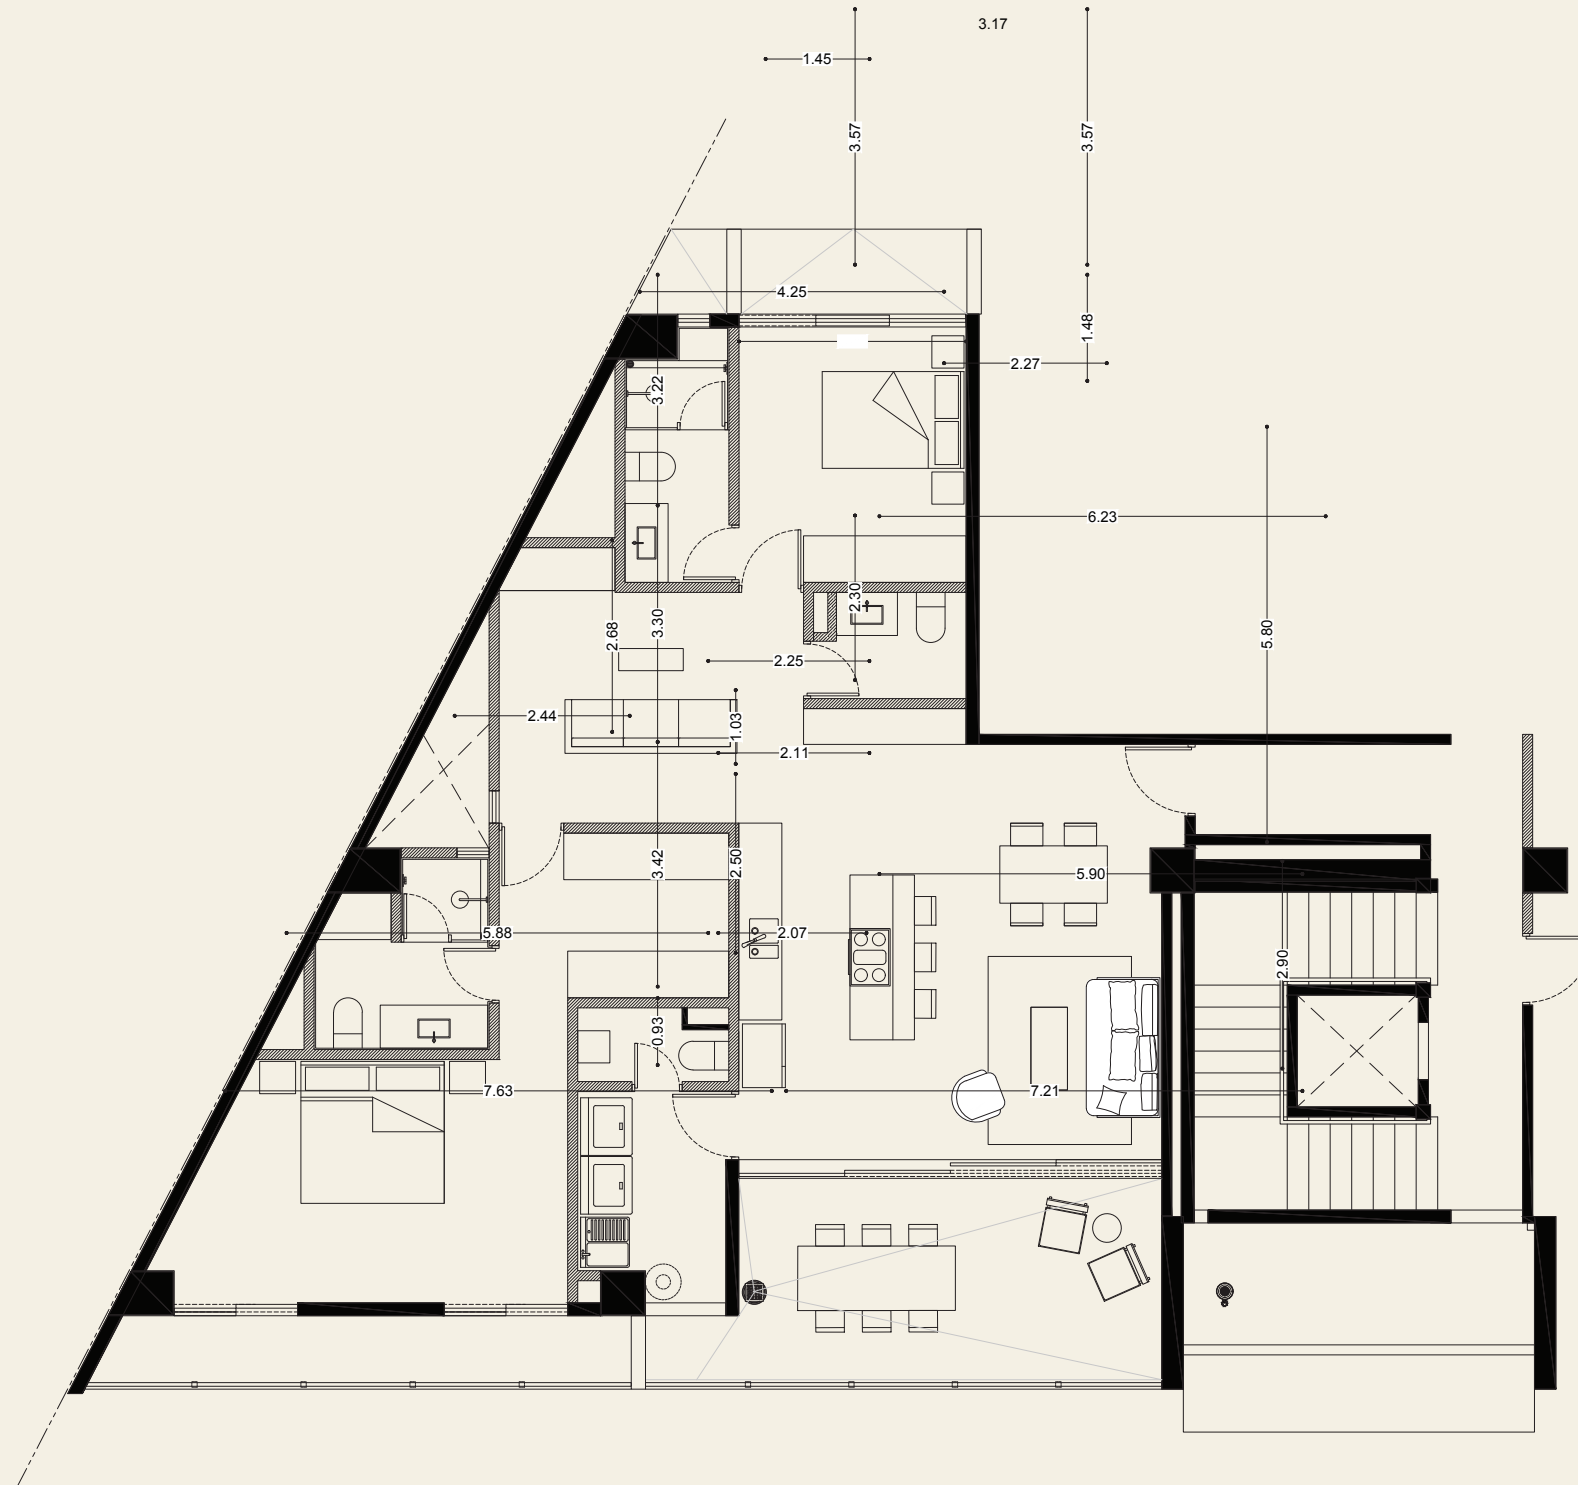

TOWN HOUSE 1

INTERIOR: 174.00 m²

EXTERIOR: 134.80 m²

TOTAL: 308.80 m²

TOWN HOUSE 2

INTERIOR: 155.00 m²

EXTERIOR: 100.15 m²

TOTAL: 255.15 m²

ANTOFAGASTA

INTERIOR: 123.00 m²

EXTERIOR: 27.40 m²

TOTAL: 150.40 m²

COLOMOS

INTERIOR: 115.85 m²

EXTERIOR: 13.50 m²

TOTAL: 129.35 m²

STUDIO

INTERIOR: 77.70 m²

EXTERIOR: 35.70 m²

TOTAL: 113.40 m²

AZOTEA

■ VENDIDO

SÓTANO

- TOWNHOUSE 1
- TOWNHOUSE 2
- COLOMOS
- ANTOFAGASTA
- ESTUDIOS