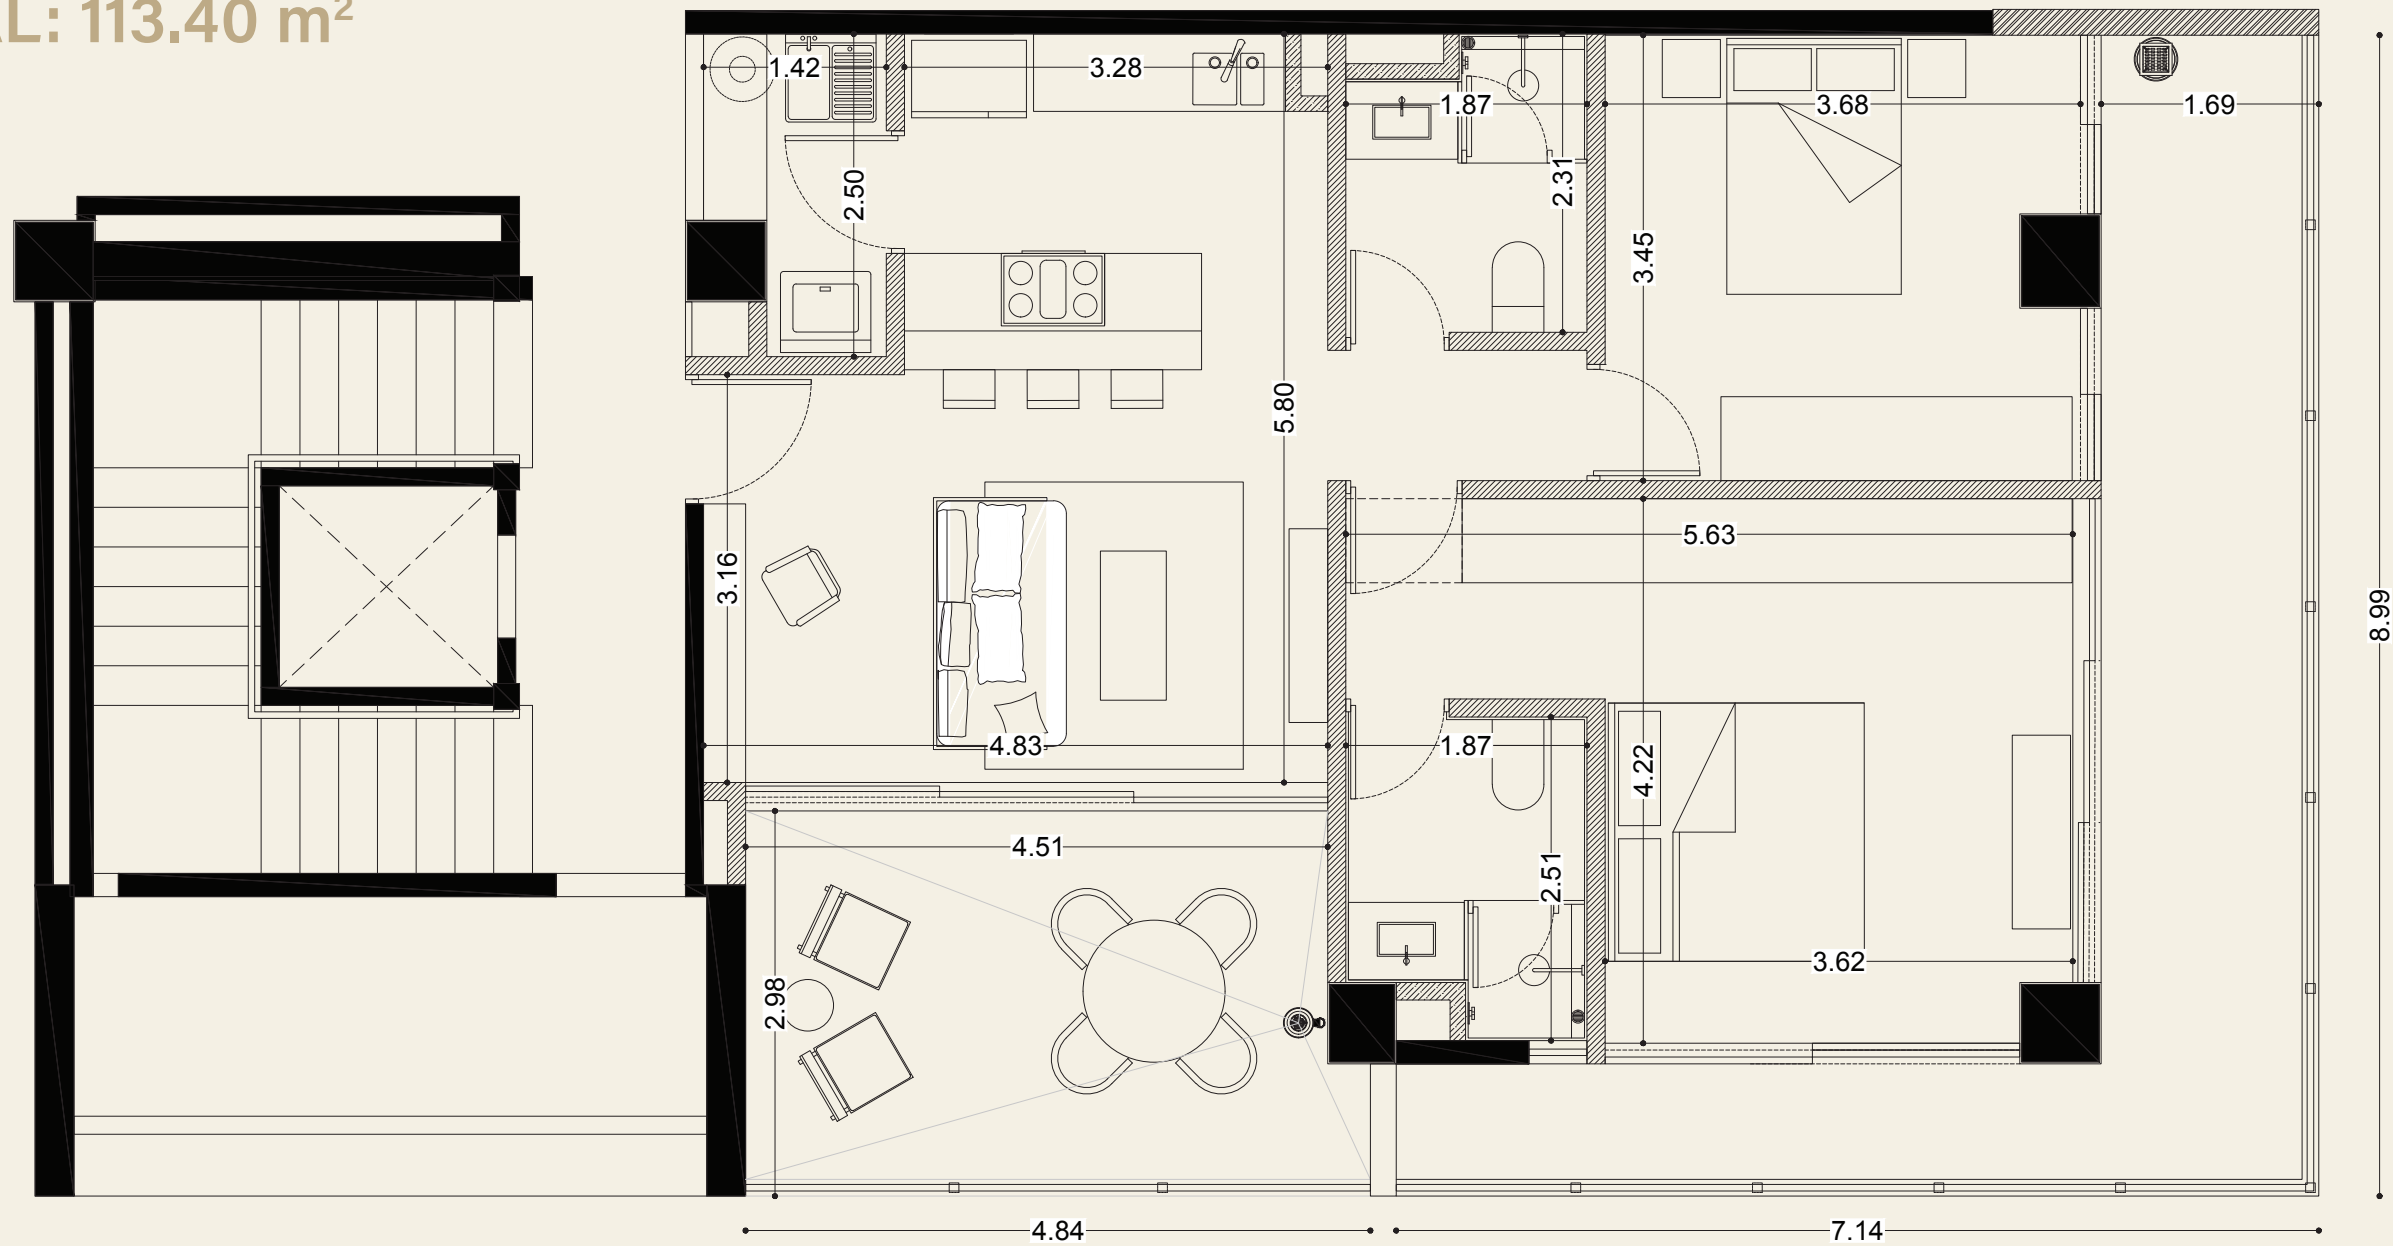

TOWN HOUSE 1

INTERIOR: 174.00 m²

EXTERIOR: 134.80 m²

TOTAL: 308.80 m²

TOWN HOUSE 2

INTERIOR: 155.00 m²

EXTERIOR: 100.15 m²

TOTAL: 255.15 m²

ANTOFAGASTA

INTERIOR: 123.00 m²

EXTERIOR: 27.40 m²

TOTAL: 150.40 m²

COLOMOS

INTERIOR: 115.85 m²

EXTERIOR: 13.50 m²

TOTAL: 129.35 m²

STUDIO

INTERIOR: 77.70 m²

EXTERIOR: 35.70 m²

TOTAL: 113.40 m²

AZOTEA

■ VENDIDO

SÓTANO

- TOWNHOUSE 1
- TOWNHOUSE 2
- COLOMOS
- ANTOFAGASTA
- ESTUDIOS